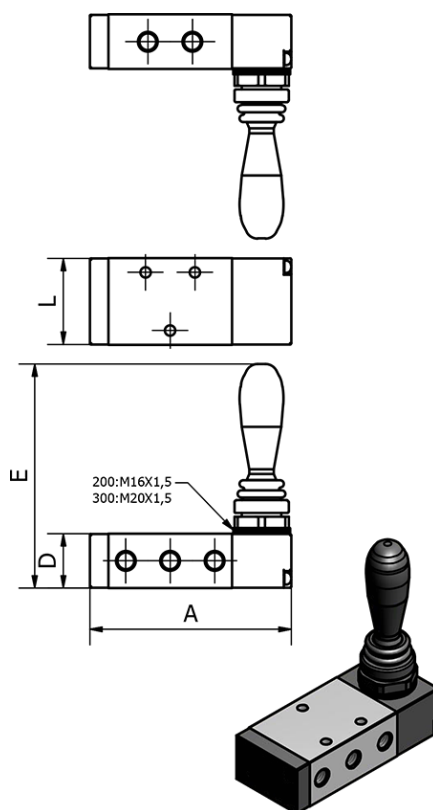

# Data Sheet

Article number: 584HA230E08G

Description: Hand lever valve, type 4HA230E-08-G  
port 30E - 5/3, exhaust center

## Measures

A	= 100.5
D	= 22
E	= 90.5
L	= 35
Port	= G1/4"
Port exit	= G1/8"
Port supply and blowdown	= G1/4"